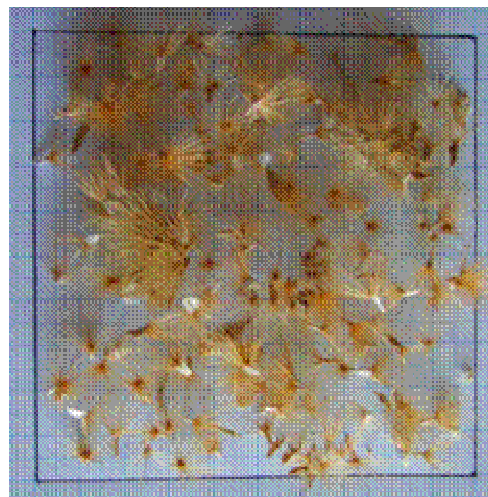

# *Pteronia glauca*

Common name: Boegoekaroo; geelboegoekaroo; perdekaroo; Boegoekarooa; geelbuchukaroo

Family: Asteraceae

Habitat: Succulent and Nama Karoo, mainly along small drainage lines or in gravelly soils.

Map based on PRECIS data from <http://sibis.sanbi.org/>.

Plant description: Grey, non-succulent shrub. Leaves small (<5mm), triangular. Branches curved towards ground and sometimes rooting where they touch the soil. Flowers golden yellow, spring.

Palatability: ★★ low

Seed description: The seed is shaped like a sunflower seed with a pappus of golden-brown bristles.

Viable seeds per kg: 26,600

When to plant: March-September

Habitat: Sandy and silty soils in small drainage lines. frost and drought tolerant.

Scale: 1cm