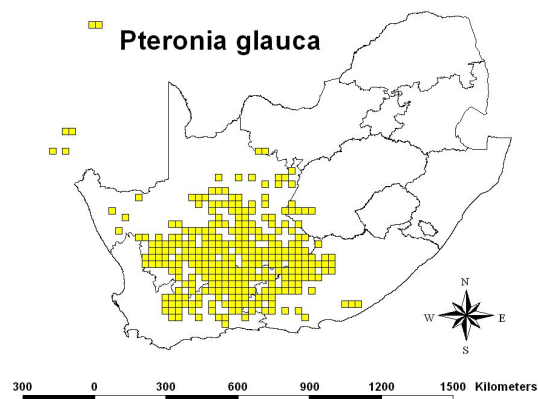

# *Pteronia glauca*

Common name: Boegoekaroo; geelboegoekaroo; perdekaroo; Boegoekarooa; geelbuchukaroo

Family: Asteraceae

Habitat: Succulent and Nama Karoo, mainly along small drainage lines or in gravelly soils.

Map based on PRECIS data from <http://sibis.sanbi.org/>.

Plant description: Grey, non-succulent shrub. Leaves small (<5mm), triangular. Branches curved towards ground and sometimes rooting where they touch the soil. Flowers golden yellow, spring.