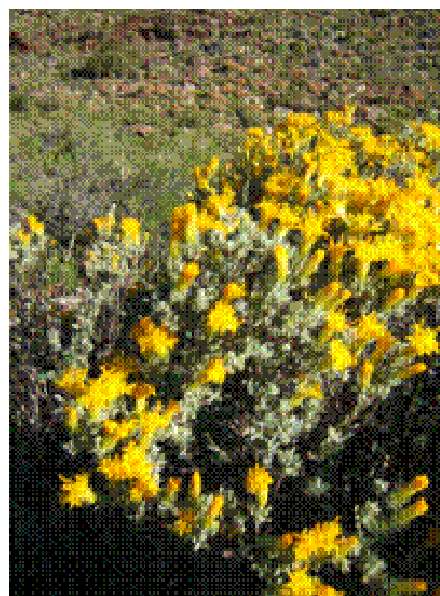

References

Le Roux, P.M., Kotze, C.D., Nel, G.P. and Glen, H.F., 1994. Bossieveld. Department of Agriculture. Pretoria.

PRECIS data on southern African plant distributions and taxonomy <http://sibis.sanbi.org/faces/SearchSpecies/>

Renu-Karoo unpublished data