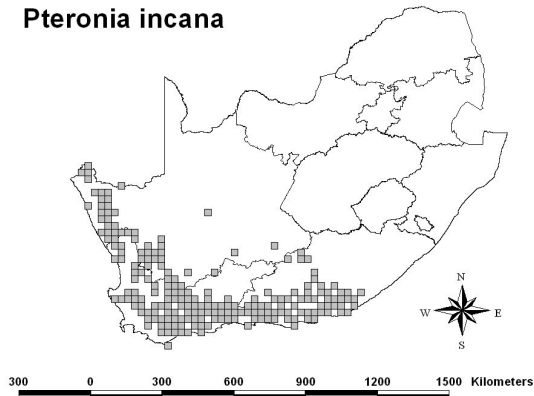

# *Pteronia incana*

Common name: Wilde laventel, wild lavender, asbos

Family: Asteraceae

Habitat: Heuweltjies and drainage lines in succulent karoo and renosterveld.

## *Pteronia incana*

Plant description: Grey green, small-leaved shrub 30-50 cm high. Leaves 10 x 2 mm, felty. Flowers yellow, spring.

Palatability: ★★ low

Other uses: landscaping, source of aromatic oils